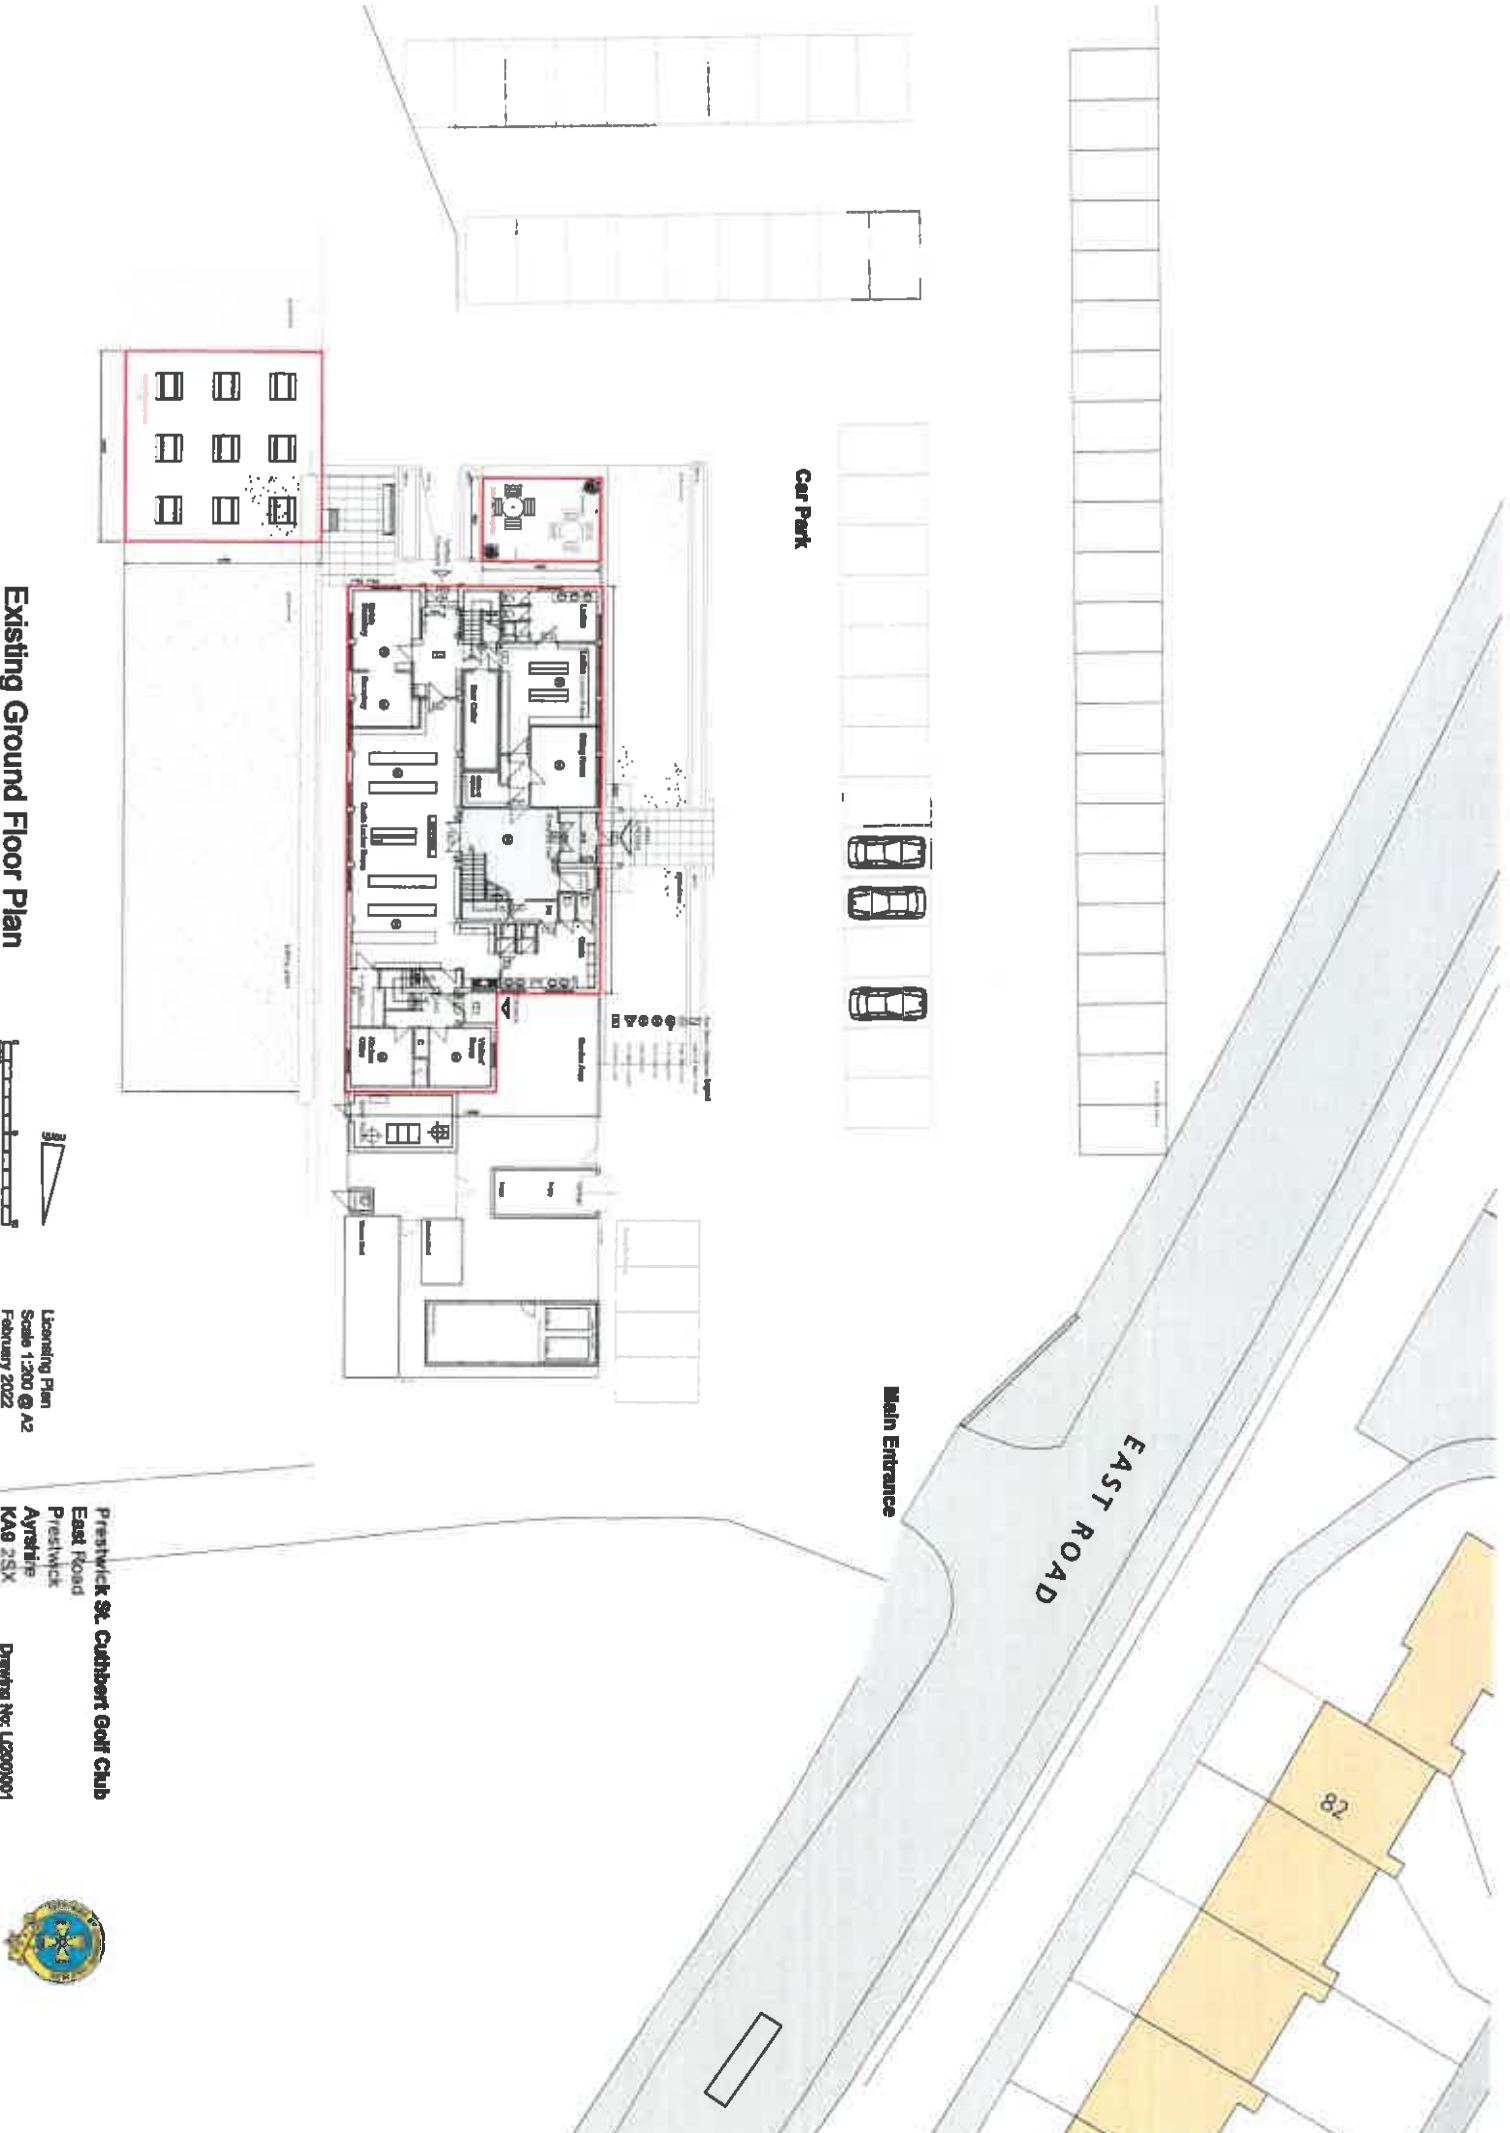

# Upper Floor Plan

Licensing Plan  
 Scale 1:100 @ A3  
 February 2020

**Prestwick St. Cuthbert Golf Club**  
 East Road  
 Prestwick  
 Ayrshire  
 KA9 2SX

Drawing No: L(100)002

**Existing Ground Floor Plan**

Existing Plan  
 Scale 1:200 @ A2  
 February 2022

**Prestwick St. Cuthbert Golf Club**  
 East Road  
 Prestwick  
 Ayrshire  
 KA9 2SX

Drawing No: L2500001

Existing Site Plan

Prestwick St Gurbert Golf Club