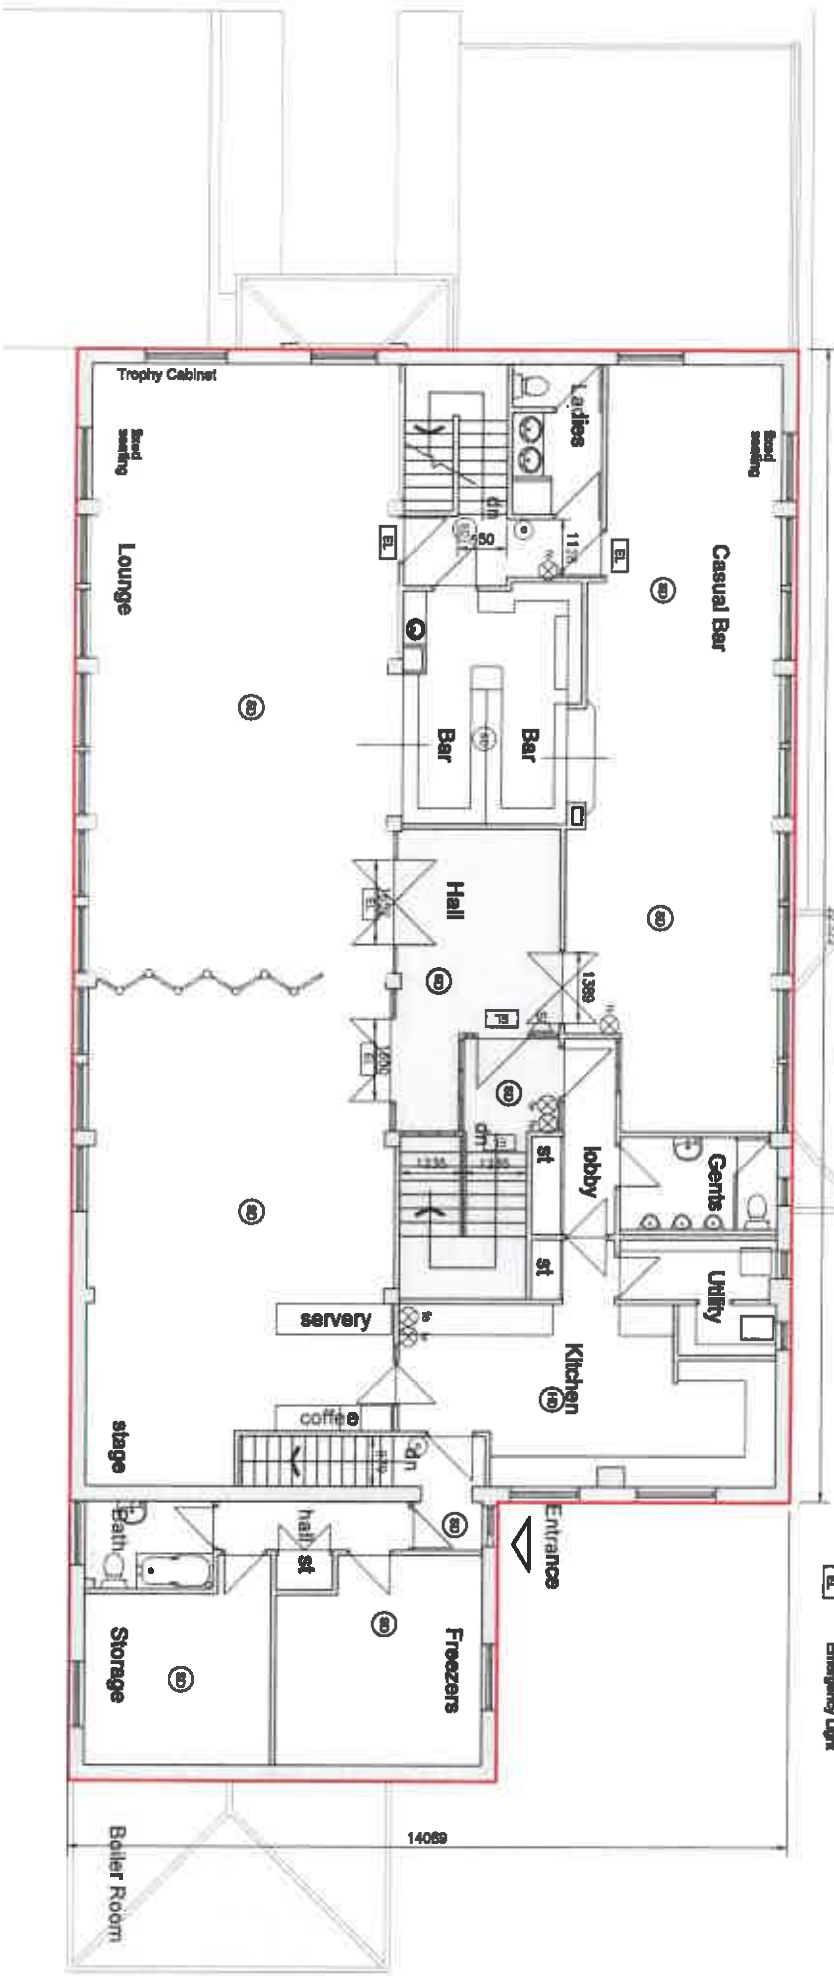

**Fire Alarm / Detection Legend**

- ☐ Main Fire Alarm Panel
- Smoke Glass Panel
- ⊗ Fire Extinguisher
- ⊙ Smoke Detector
- ⊙ Heat Detector
- Ds Fire Alarm Sounder
- E Emergency Light

**Ground Floor Plan**

Licensing Plan  
 Scale 1:100 @ A3  
 February 2020

**Prestwick St. Cuthbert Golf Club**

East Road  
 Prestwick  
 Ayrshire  
 KA9 2SX

Drawing No: L(100)002

- Fire Alarm / Detection Legend**
- ☐ Main Fire Alarm Panel
  - ⊙ Break Glass Point
  - ⊗ Fire Extinguisher
  - ⊙ Smoke Detector
  - ⊙ Heat Detector
  - ⊙ Fire Alarm Sounder
  - ⊙ Emergency Light

# Upper Floor Plan

Licensing Plan  
 Scale 1:100 @ A3  
 February 2020

**Prestwick St. Cuthbert Golf Club**  
 East Road  
 Prestwick  
 Ayrshire  
 KA9 2SX

Drawing No: L(100)002

**Existing Ground Floor Plan**

Existing Plan  
 Scale 1:200 @ A2  
 February 2022

**Prestwick St. Cuthbert Golf Club**  
 East Road  
 Prestwick  
 Ayrshire  
 KA9 2SX

Drawing No: L2500001

Existing Site Plan

Prestwick St Gurbert Golf Club