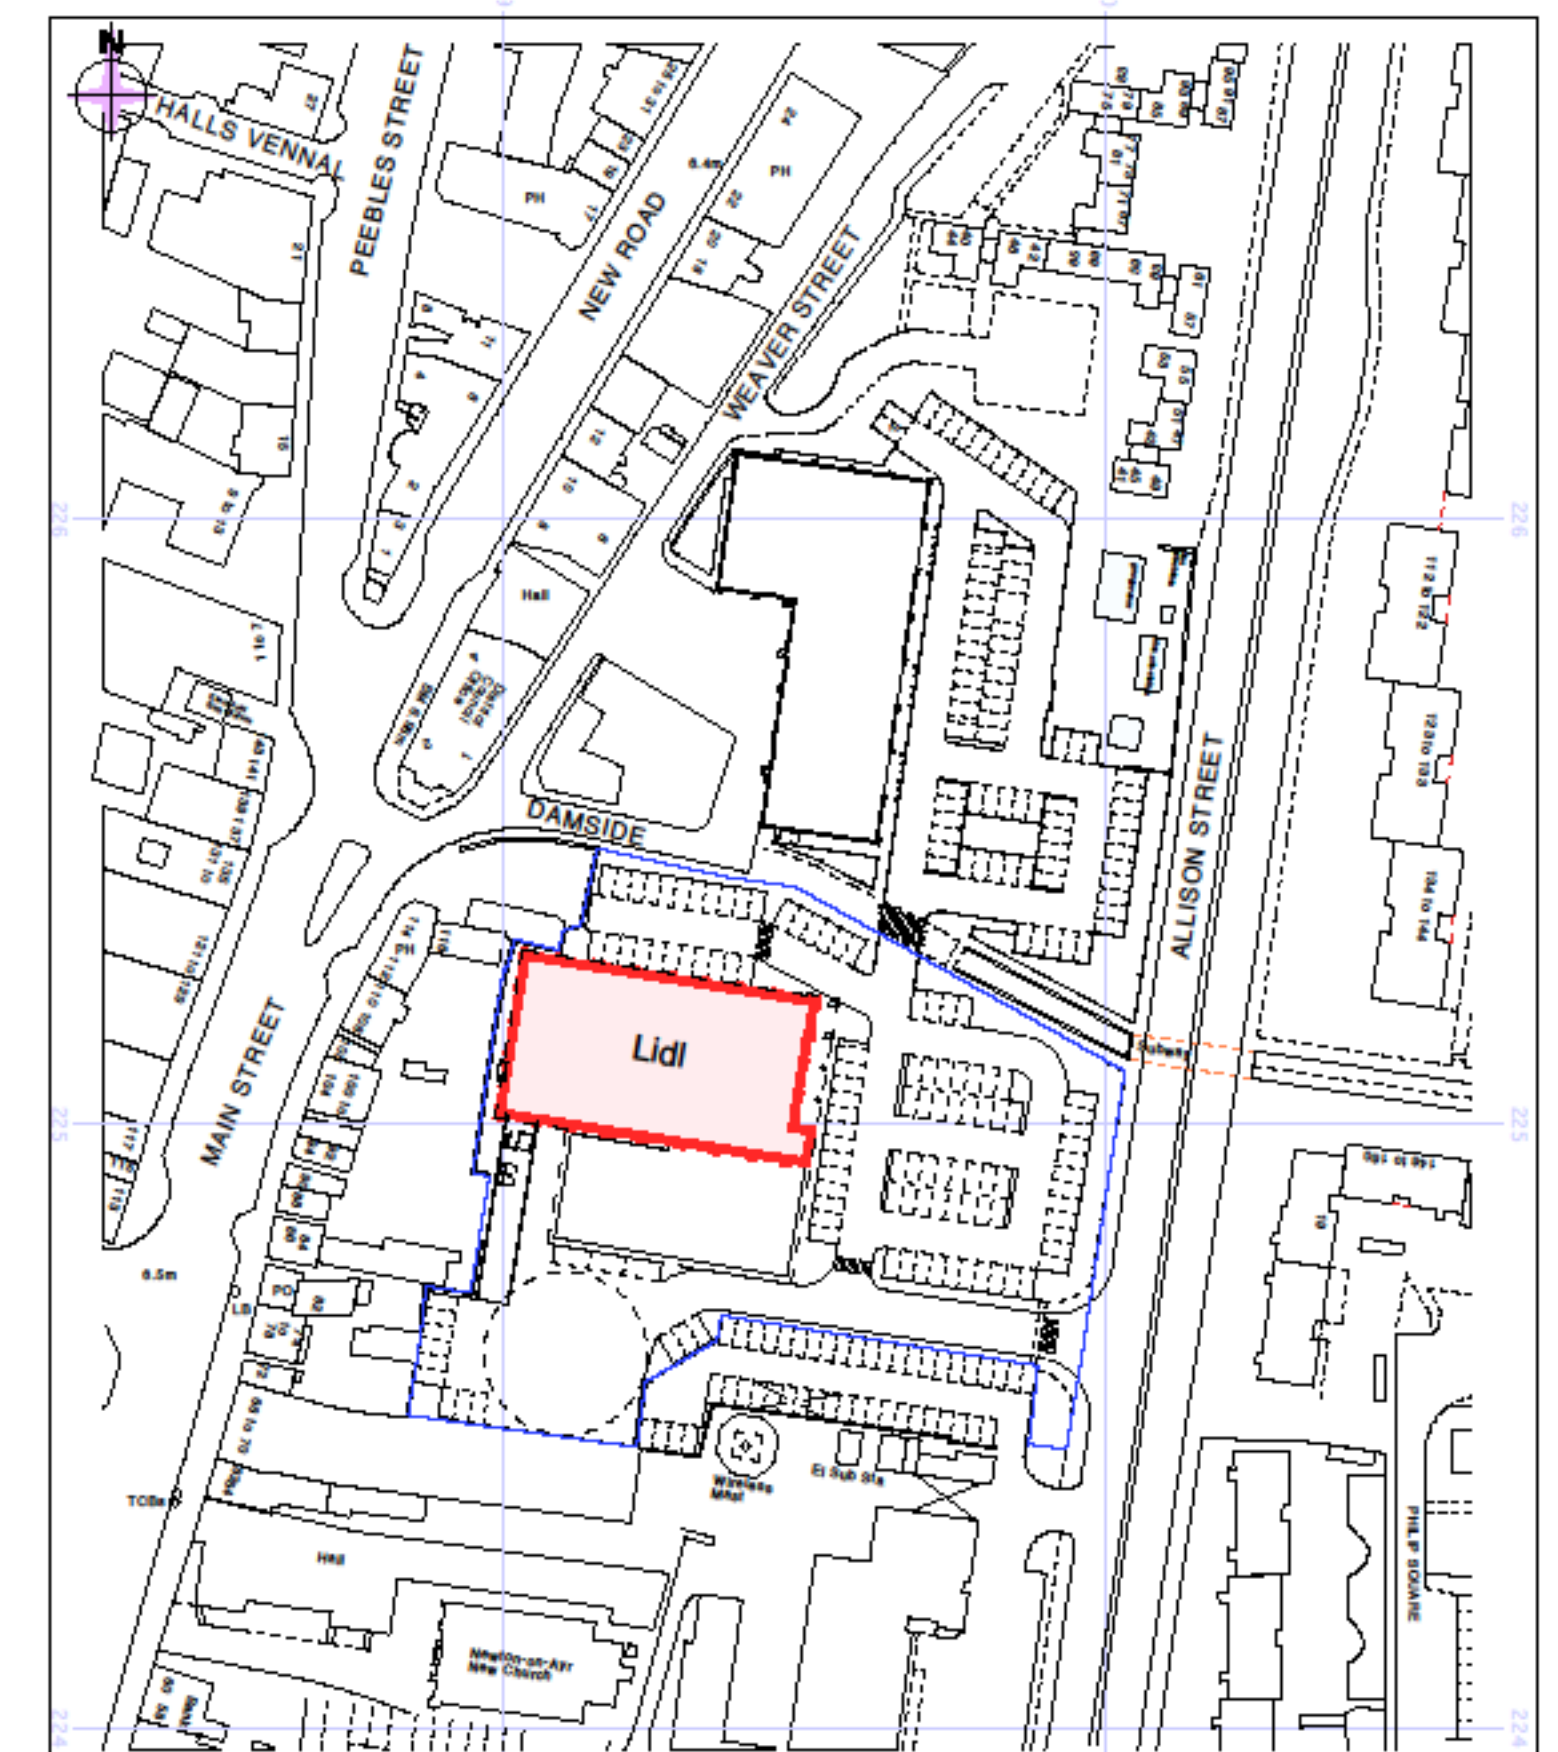

1st Dec – 2nd Jan ONLY

ALL YEAR ROUND

Alcohol Display Area
Length 5.30m
Height 1.8m
9.54sqm

Alcohol Display Area
Length 31.74m
Height 1.8m
57.13sqm

MAJOR VARIATION
FEBRUARY 2021

CHILDREN AND YOUNG PERSONS ARE
ENTITLED TO ACCESS ALL PUBLIC
AREAS OF THE PREMISES

FIRE SYMBOLS

Scale 1:100

- Portable Water Extinguisher
 - Portable Foam Extinguisher
 - Portable CO₂ Extinguisher
 - Portable Dry Powder Extinguisher
 - Fire Blanket
 - Smoke Detector
 - Heat Detector
 - Warning Device Bell
 - Warning Device Sounder
 - Emergency Light
 - Emergency Exit Illuminated Sign
 - Call Point
 - Warning Device Visual
 - Fire Exit Directional Signage
 - Smoke Detector in ceiling void
 - Fire Control Panel
 - Sprinkler (water)
- All Fire Exits Have A Push Bar & Signage

Project Liquor Licence, Allison Street, Ayr		Title Site Plan	
Client Lidl UK GmbH		Project No. G2143-19	Drawing No. LL01
Drawn PJM	Date 29-04-08		
Checked	Scale 1:1250 @ A4		