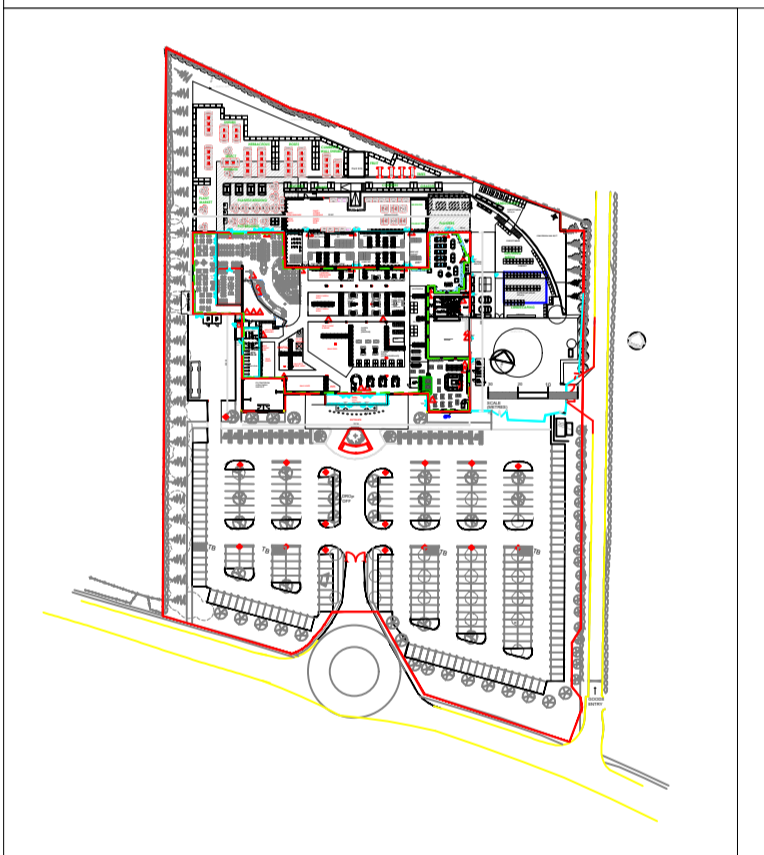

- ALCOHOL STORAGE AREA
- LICENSE APPLICATION AREA
- YOUNG PERSONS AND CHILDREN HAVE UNRESTRICTED ACCESS TO THIS AREA
- CUSTOMER TOILETS
- ▨▨▨▨▨ OFF SALES DISPLAY
5no. WALL BAYS 1250mm WIDE AND 2100mm HIGH.
2no. TABLE 970mm X 1540mm AND 800mm HIGH

Activity	Location
Restaurant Facilities	Main restaurant, conservatory and external seating areas
Receptions/Performances	Main restaurant, conservatory and external seating areas
Club and Group Meetings	Main restaurant, conservatory and external seating areas
Recorded Music	Throughout
Outdoor Drinking Facilities	External seating areas
General Retail Sales	Throughout

- NOTE ALL DIMENSIONS SHOWN ARE IN MILLIMETRES
- MALE TOILETS
2 WCs
6 URINALS
6 WHBS
 - DISABLED TOILET AND BABY CHANGE
 - FEMALE TOILETS
9 WCs
9 WHBS

LOCATION PLAN 1:2500

AYR
Stamp: Unless stated this drawing is not for construction.