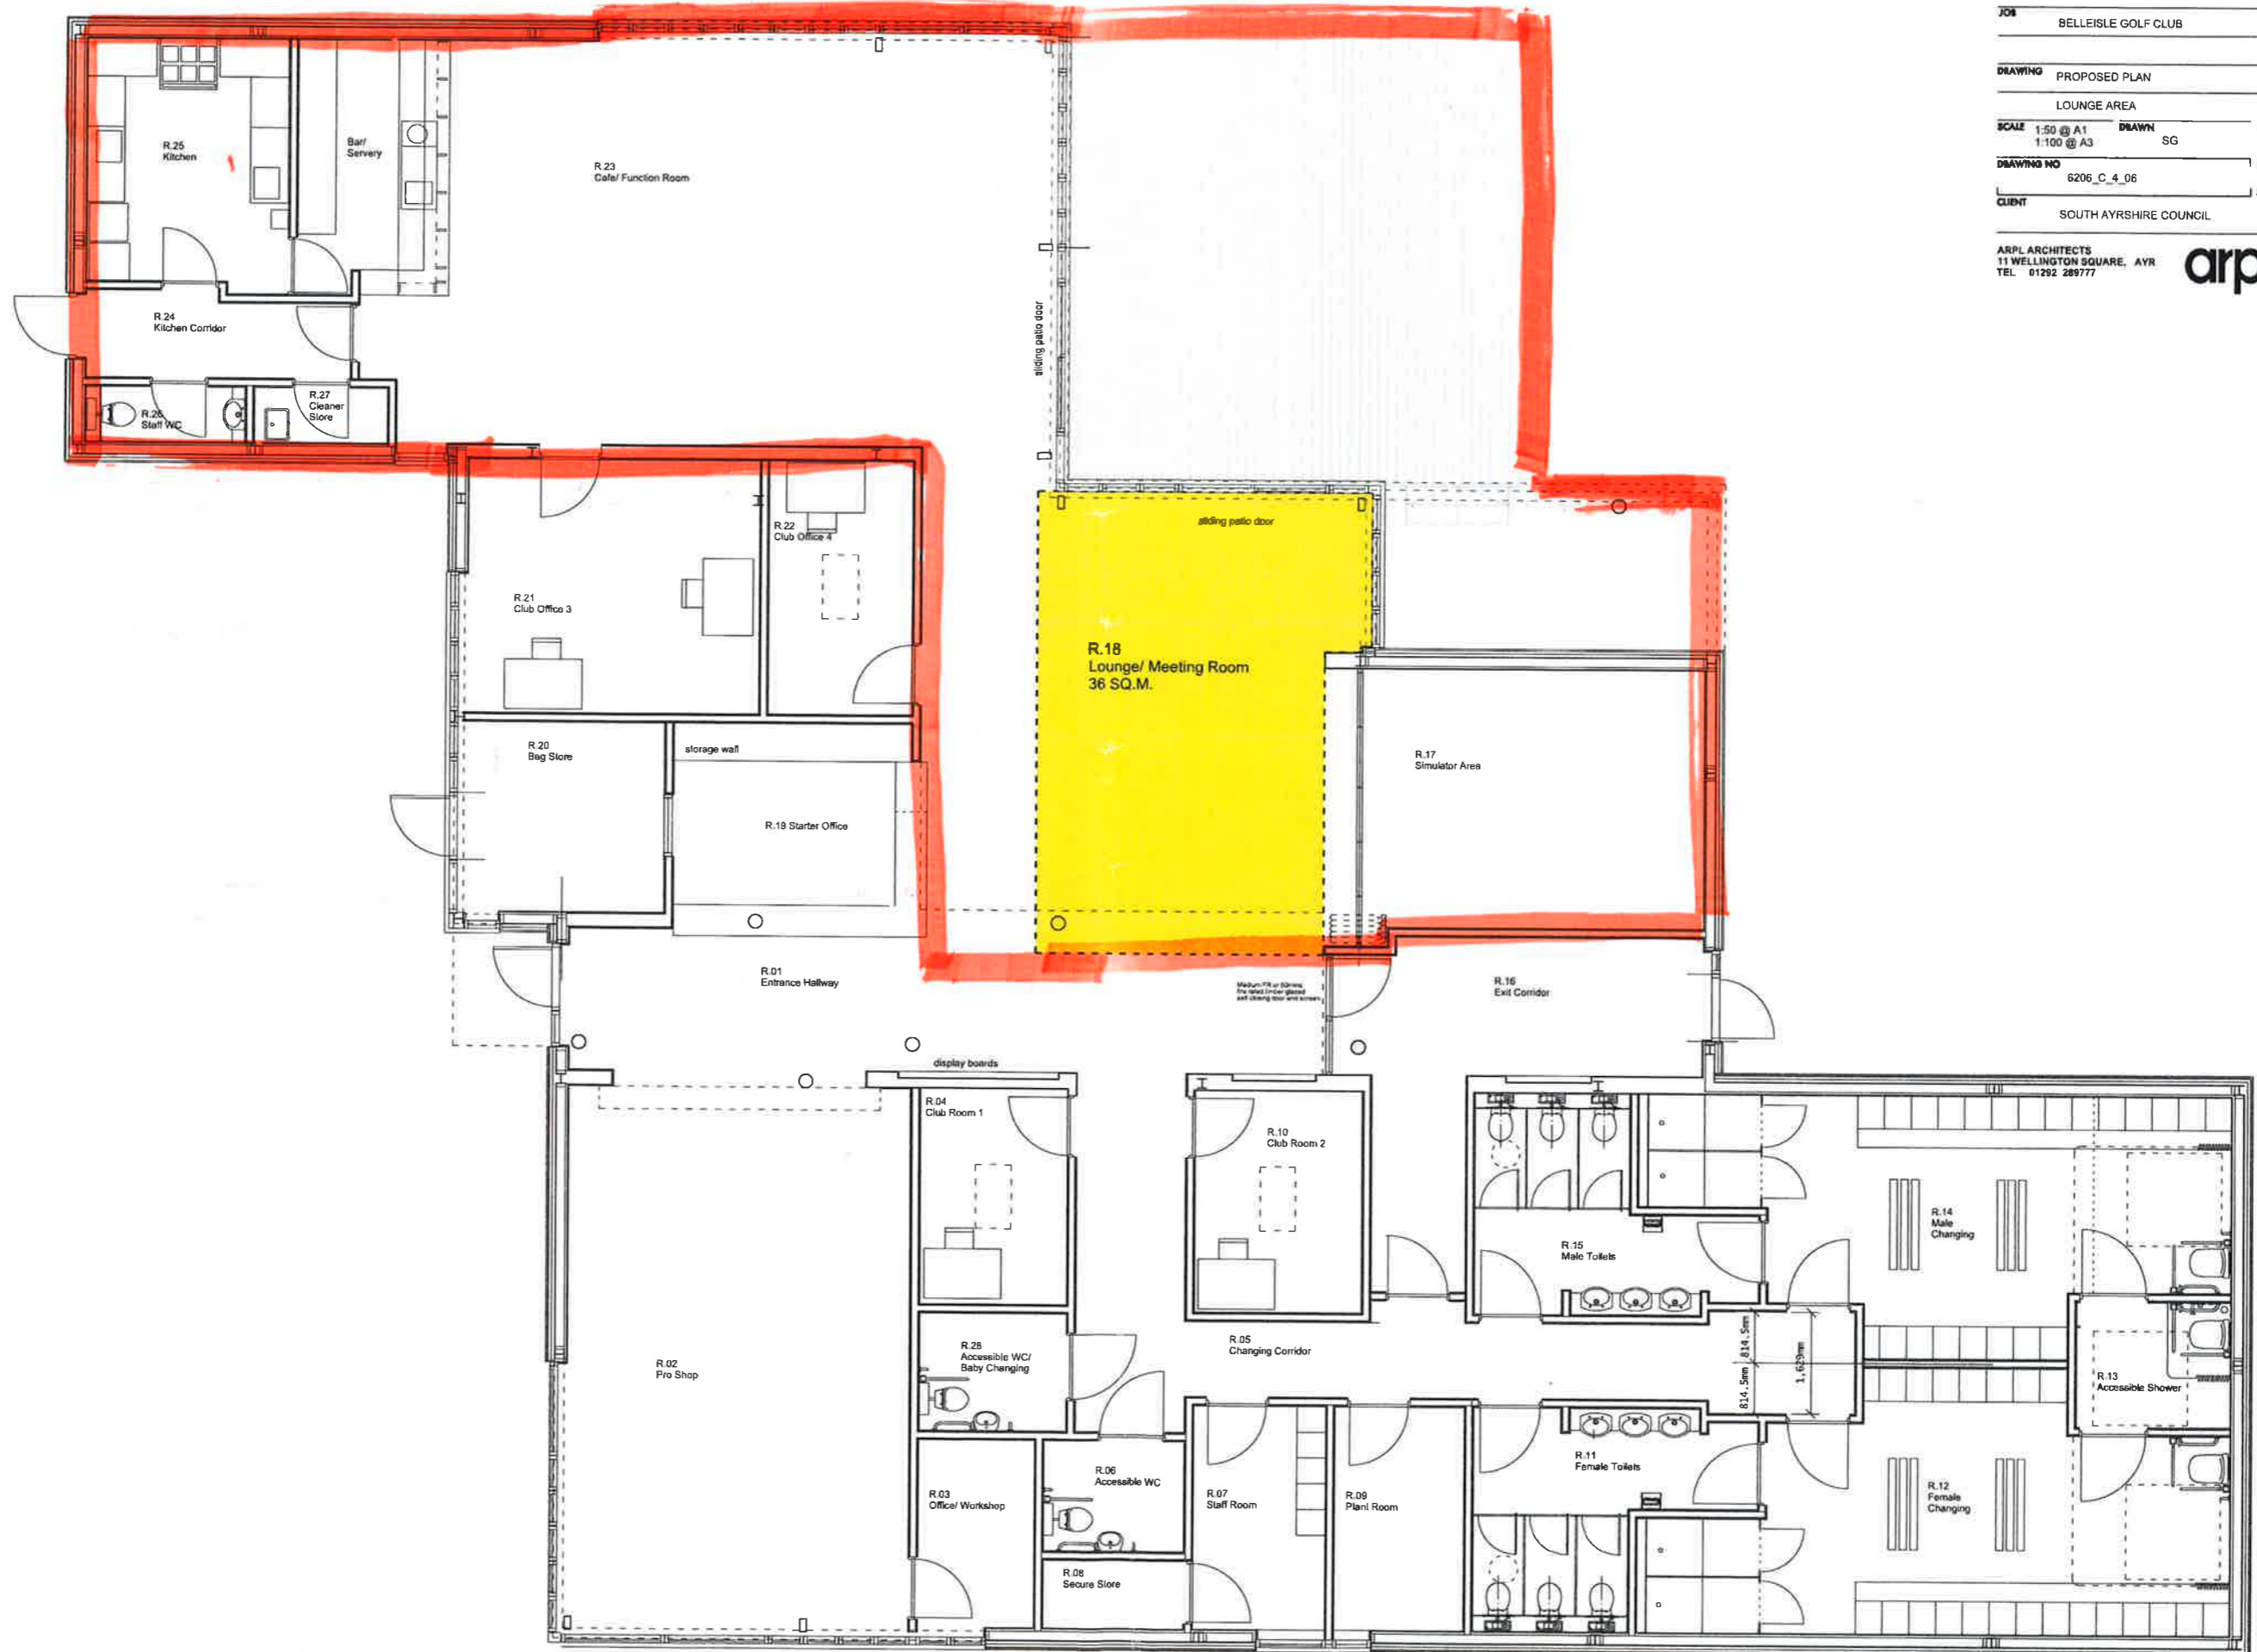

For Information Only

JOB	BELLEISLE GOLF CLUB		
DRAWING	PROPOSED PLAN		
	LOUNGE AREA		
SCALE	1:50 @ A1	DRAWN	SG
	1:100 @ A3		03/2015
DRAWING NO	6206_C_4_06	REV	
CLIENT	SOUTH AYRSHIRE COUNCIL		

ARPL ARCHITECTS
11 WELLINGTON SQUARE, AYR
TEL: 01292 289777

Existing stables
- future park visitor centre

8214.5mm (8.214.5m)
1.625m