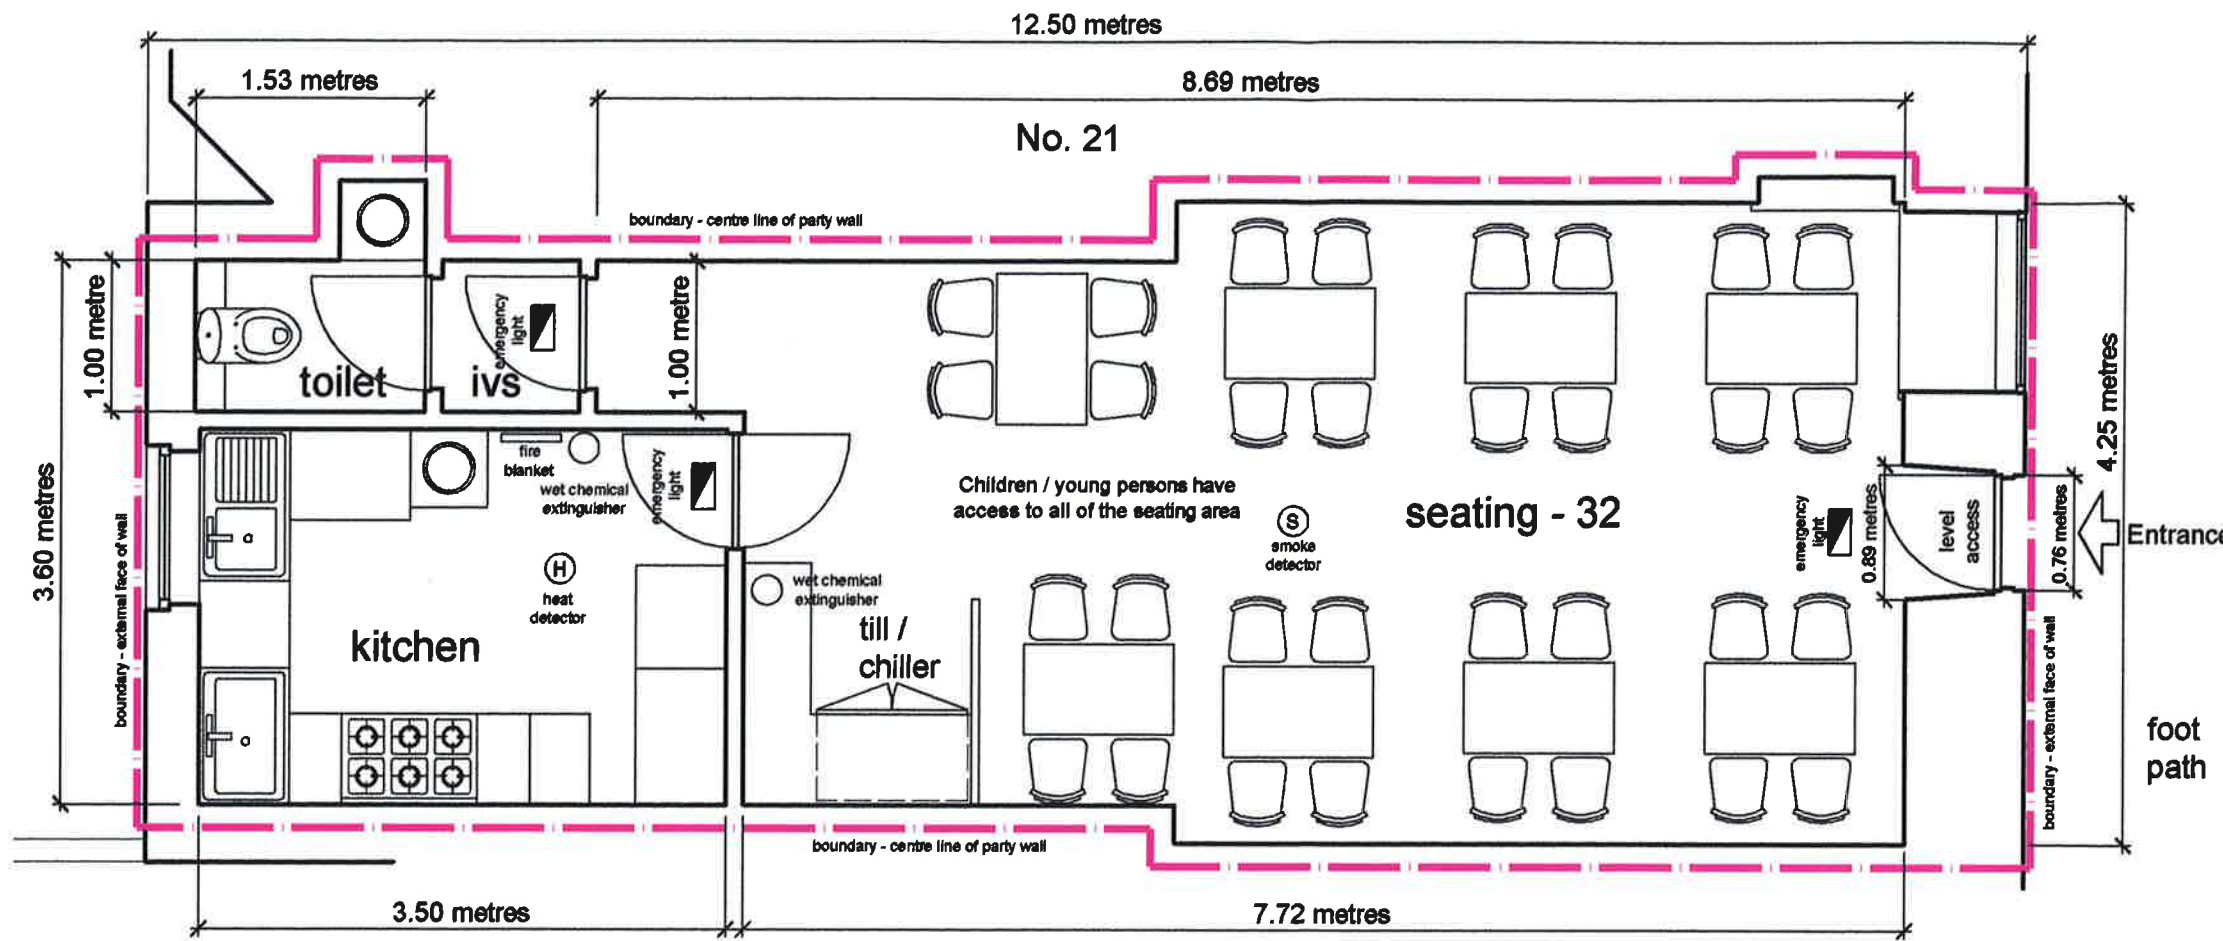

● Drawing Status Licensing application

Harbour View

**Ground Floor Plan**

- Client Mr & Mrs H. Hunter
- Project Bistro at 19 Harbour View, Dunure. KA7 4LN
- Title Ground Floor Plan
- Scale 1:50 @ A3 ● Date Sep. '14
- Drawing no LA/1420-01 ● Revision