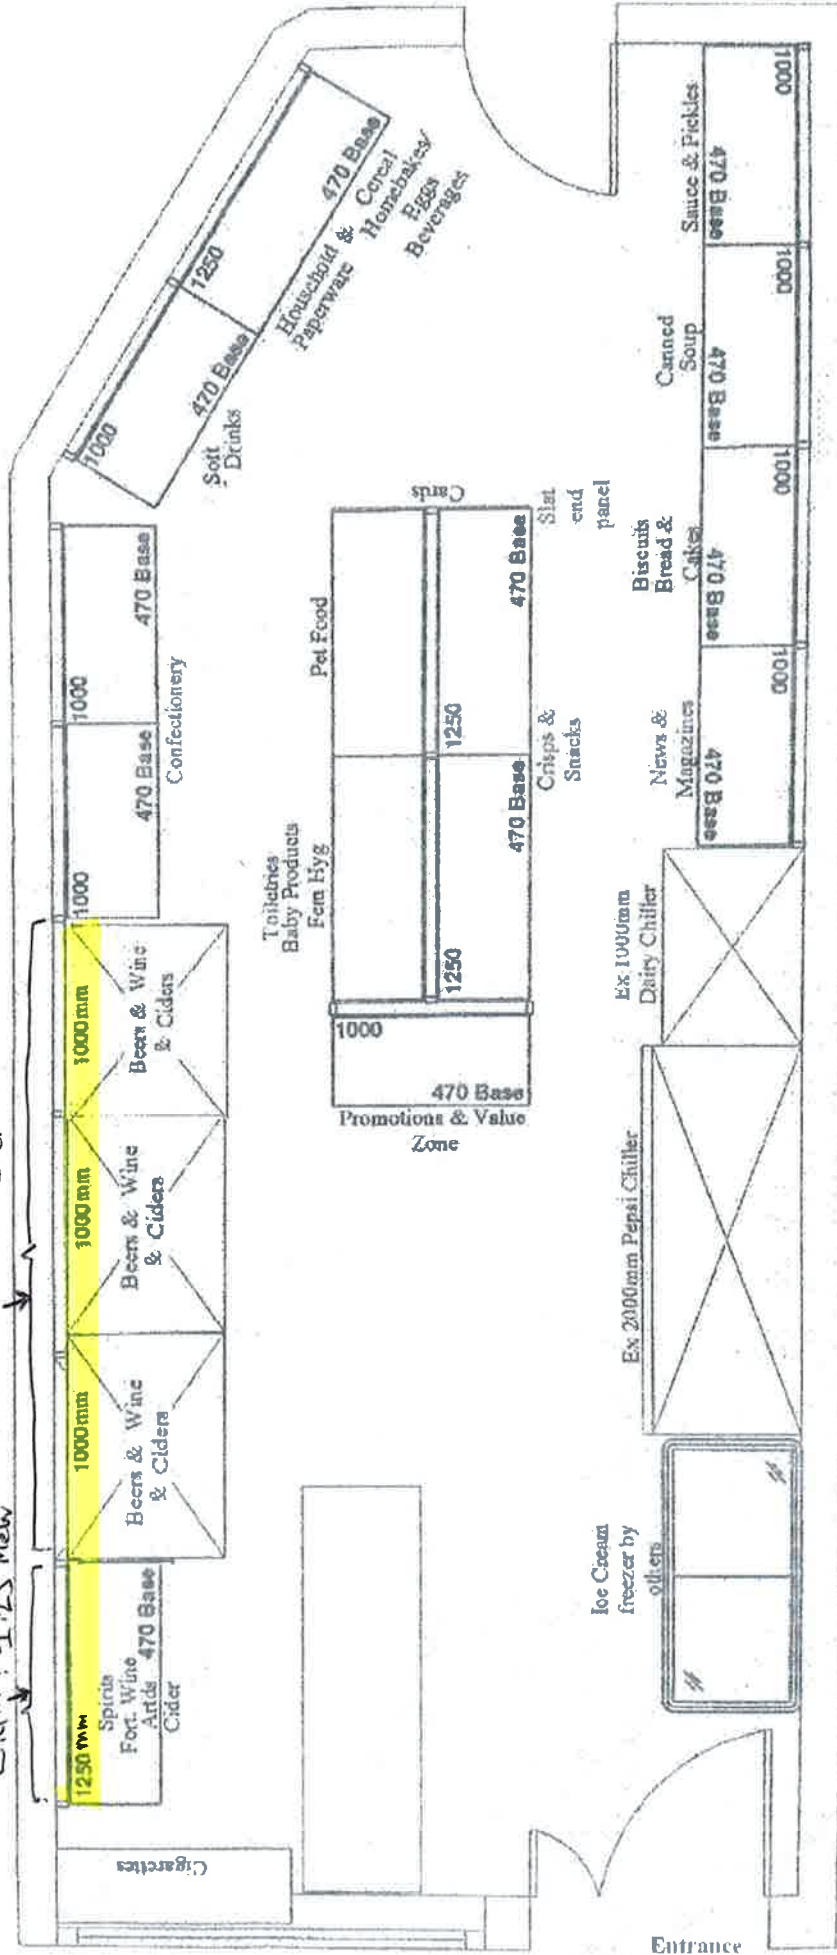

TAMS BRIG CONVENIENCE STORE
4 PRESTWICK ROAD
AYR

Height: 2.5 meters
 width: 1.25 meters
 Height: 2.5 meters
 width: 1 meter

LAYOUT PLAN