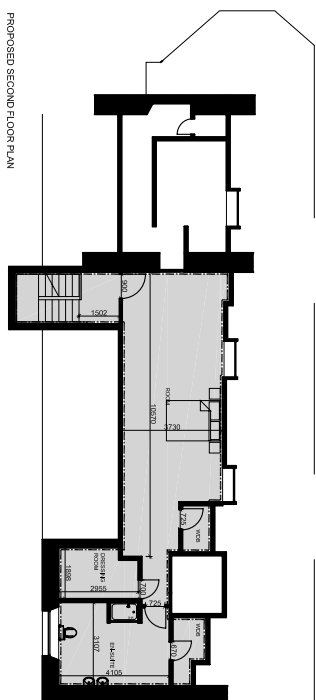

LEGEND

- ➔ PREVIOUS LEASE FITTINGS
- ➔ REMOVED LEASE FITTINGS
- ⊕ SMOKE DETECTOR
- ⊕ BREAK GLASS
- ⊕ FIRE EXTINGUISHER - CO2
- ⊕ FIRE EXTINGUISHER - WATER

OCCUPANCY TABLE

PUBLIC BAR	217 PEOPLE
RESTAURANT	70 PEOPLE
FUNCTION ROOM	328 PEOPLE
BEDROOMS	32 PEOPLE
TOTAL	647 PEOPLE

■ AREA ACCESSIBLE FOR CHILDREN