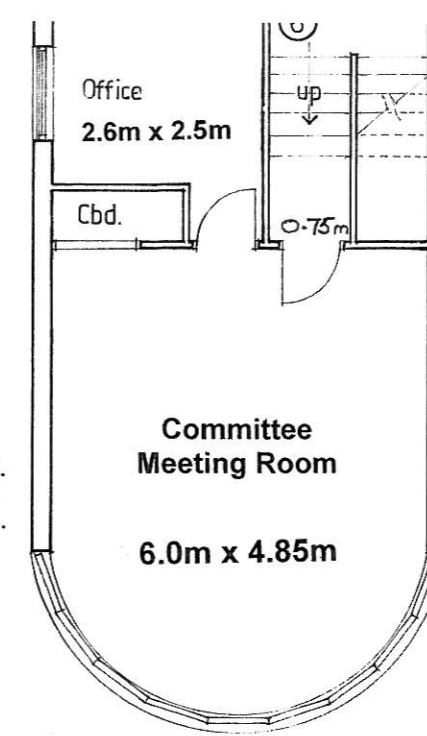

CLUBHOUSE LAYOUT

Girvan Bowling Club
37, The Avenue
Girvan
Ayrshire
KA26 9DS

Index to Fire Symbols

- ① 2 Kg Powder Fire Ext.
- ② Fire Blanket
- ③ 9 Litre Water Fire Ext.
- ④ 9 Litre Water Fire Ext.
- ⑤ 6 Litre Foam Spray Fire Ext.
- ⑥ 9 Litre Foam Spray Fire Ext.
- (A) Break Glass Alarm Point

Upper Floor Plan 1:100

Site/Location Plan 1:2000

GROUND FLOOR PLAN 1:100