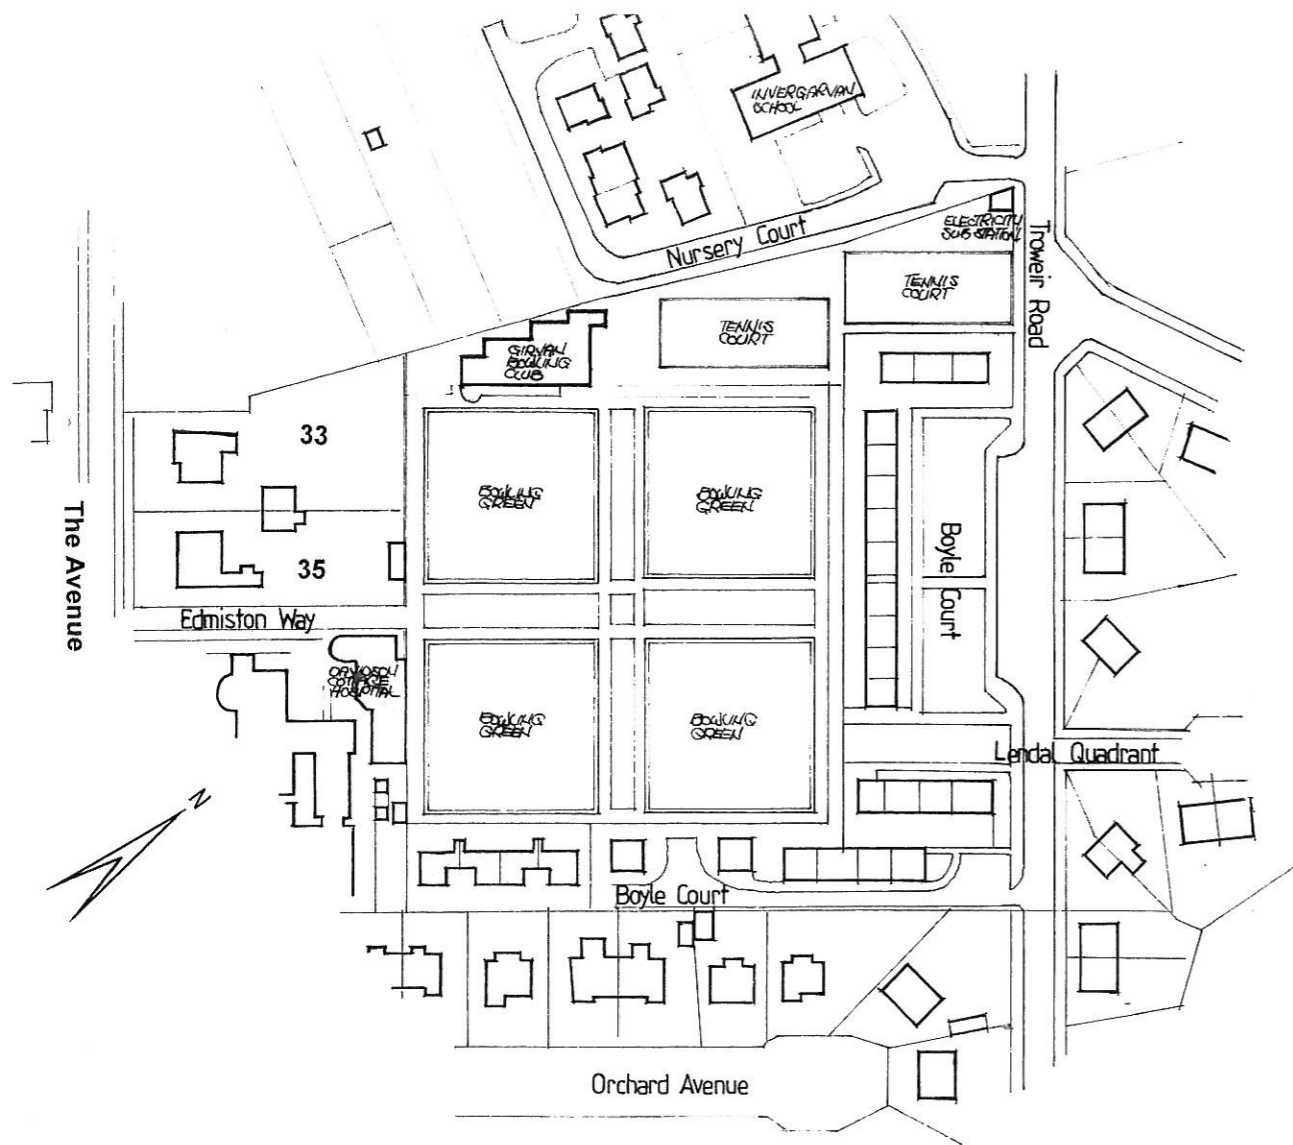

CLUBHOUSE LAYOUT

Girvan Bowling Club
37, The Avenue
Girvan
Ayrshire
KA26 9DS

Index to Fire Symbols

- ① 2 Kg Powder Fire Ext.
- ② Fire Blanket
- ③ 9 Litre Water Fire Ext.
- ④ 9 Litre Water Fire Ext.
- ⑤ 6 Litre Foam Spray Fire Ext.
- ⑥ 9 Litre Foam Spray Fire Ext.
- (A) Break Glass Alarm Point

Upper Floor Plan 1:100

Site/Location Plan 1:2000

GROUND FLOOR PLAN 1:100