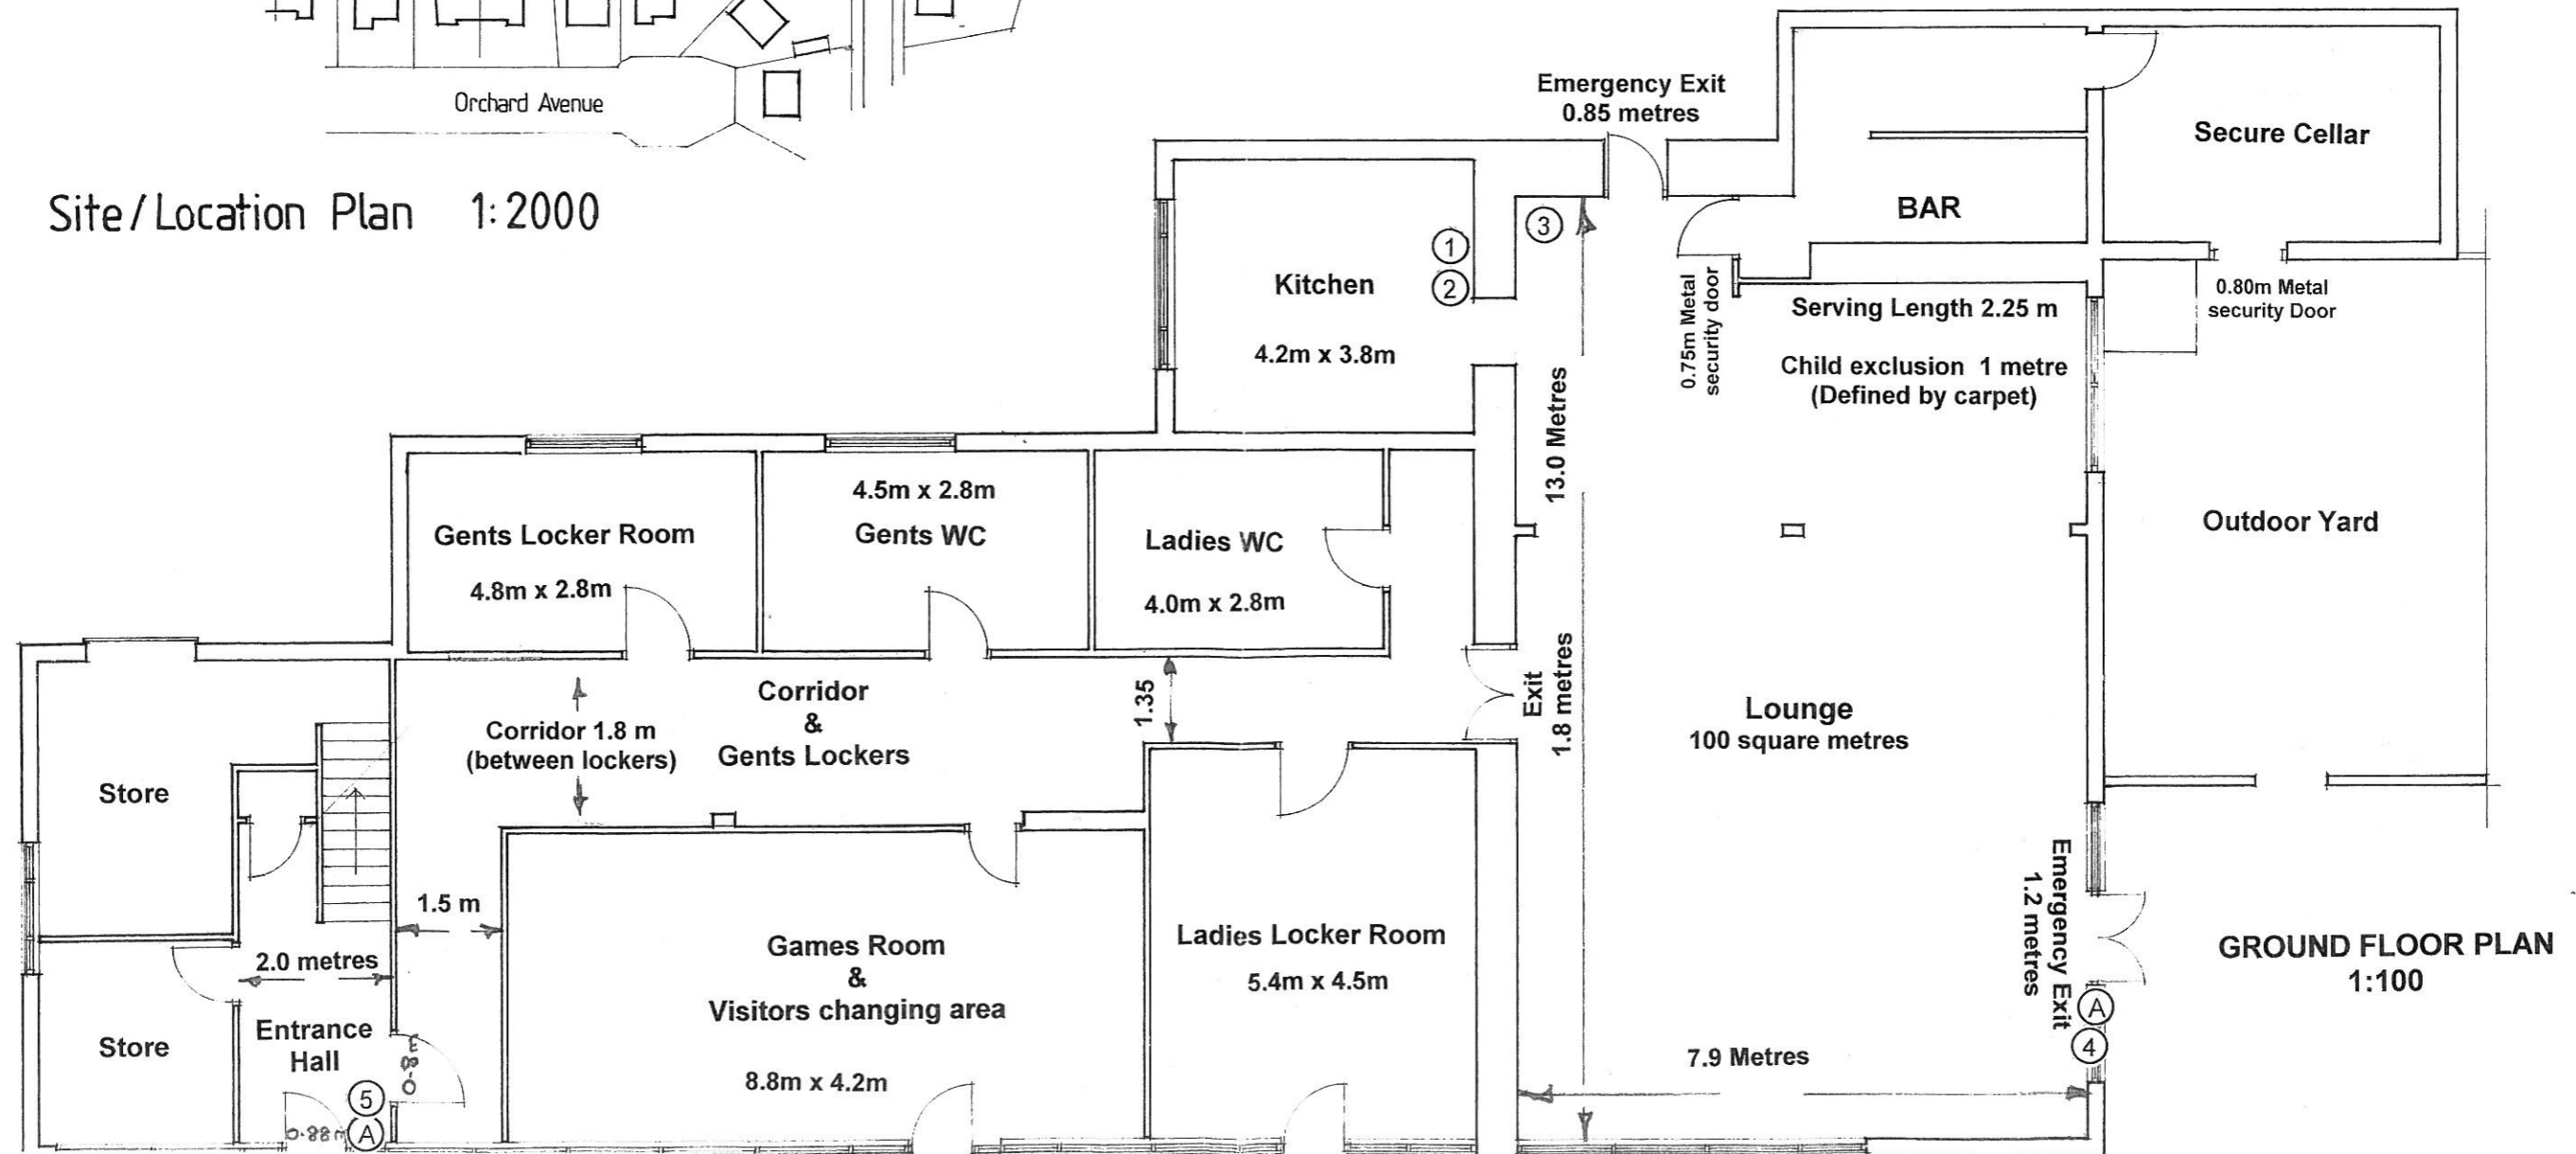

CLUBHOUSE LAYOUT

Girvan Bowling Club
37, The Avenue
Girvan
Ayrshire
KA26 9DS

Index to Fire Symbols

- ① 2 Kg Powder Fire Ext.
- ② Fire Blanket
- ③ 9 Litre Water Fire Ext.
- ④ 9 Litre Water Fire Ext.
- ⑤ 6 Litre Foam Spray Fire Ext.
- ⑥ 9 Litre Foam Spray Fire Ext.
- (A) Break Glass Alarm Point

Upper Floor Plan 1:100

Site/Location Plan 1:2000

GROUND FLOOR PLAN 1:100