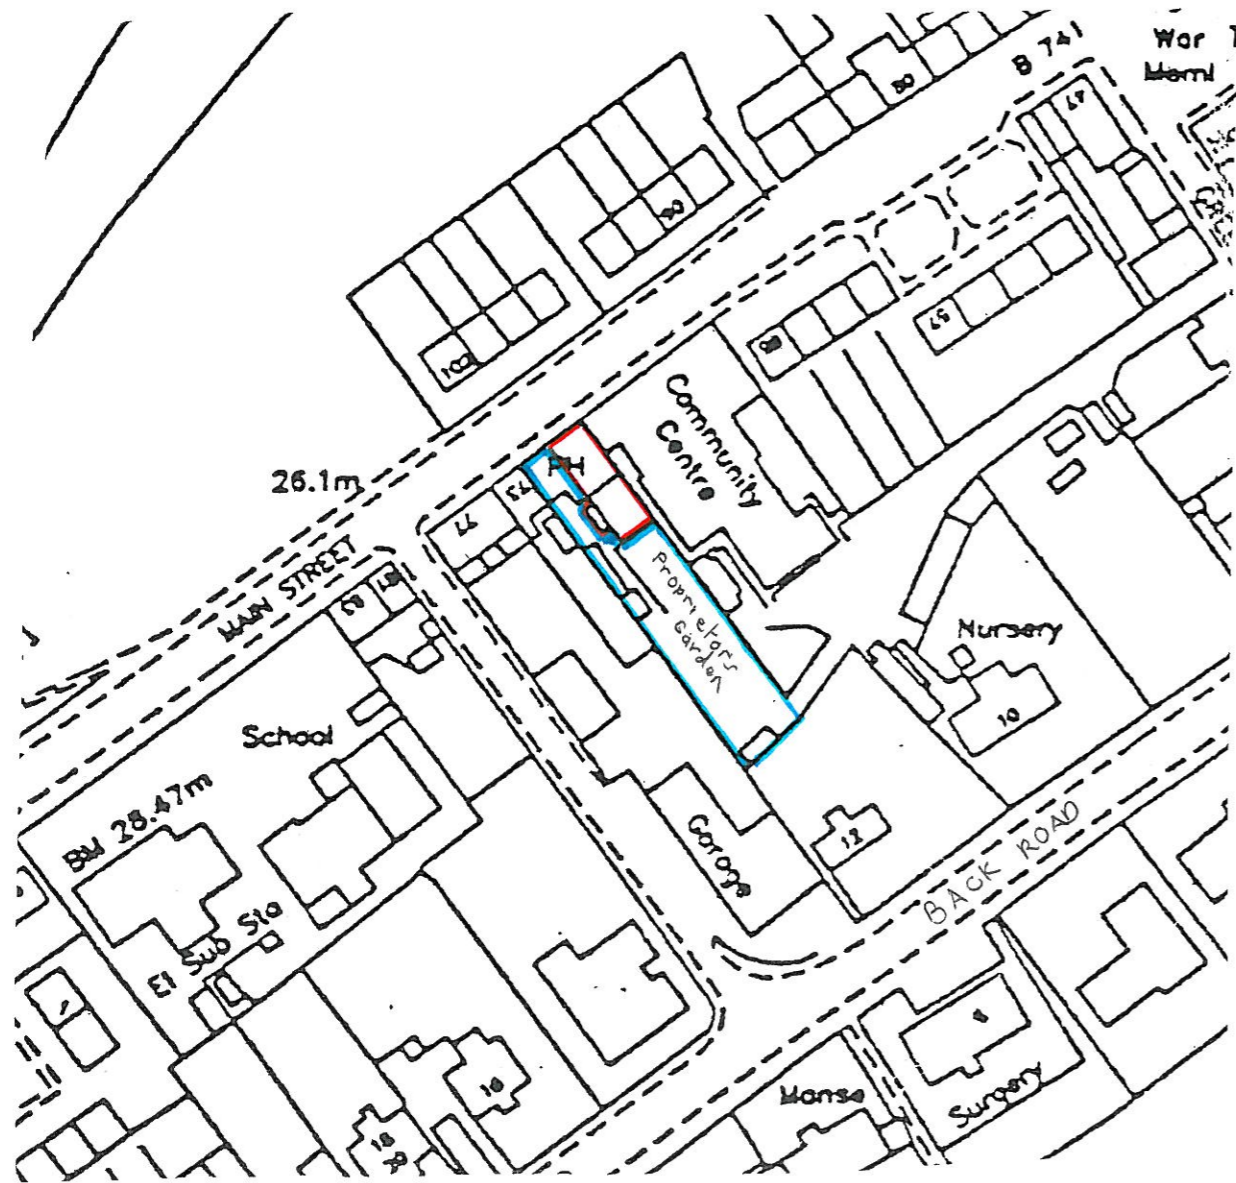

The Central Bar, Dailly – Activities

Recorded Music, Gaming and Indoor Sports are all undertaken in both the public bar and pool room.

For display for consumption off the premises (max) (hatched): -
 Total Gantry display area: 4.7 metres (wide) x 2.5 metres (high)
 = 11.75 sq metres

LOCATION 1:1250

GROUND FLOOR PLAN

DIAMOND PLANS 01465713930
 CENTRAL BAR
 69 MAIN STREET DAILLY K 26 95 B