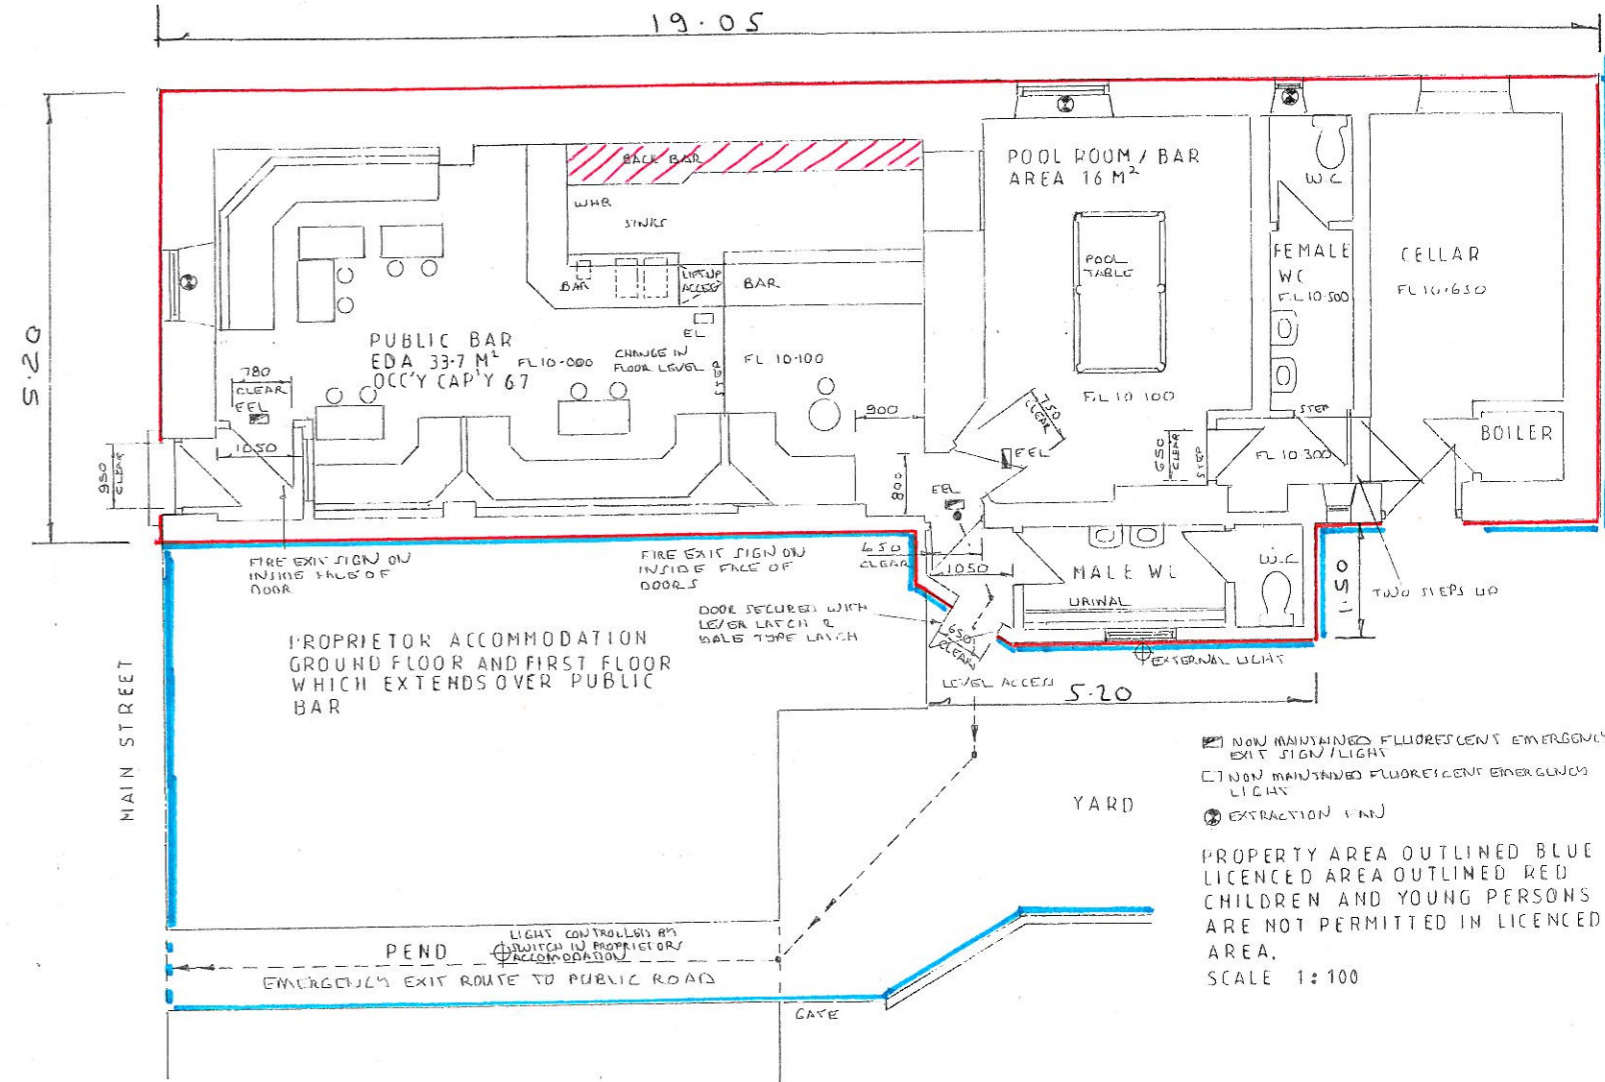

The Central Bar, Dailly – Activities

Recorded Music, Gaming and Indoor Sports are all undertaken in both the public bar and pool room.

For display for consumption off the premises (max) (hatched): -
 Total Gantry display area: 4.7 metres (wide) x 2.5 metres (high)
 = 11.75 sq metres

LOCATION 1:1250

GROUND FLOOR PLAN

DIAMOND PLANS 01465713930
 CENTRAL BAR
 69 MAIN STREET DAILLY K 26 95 B