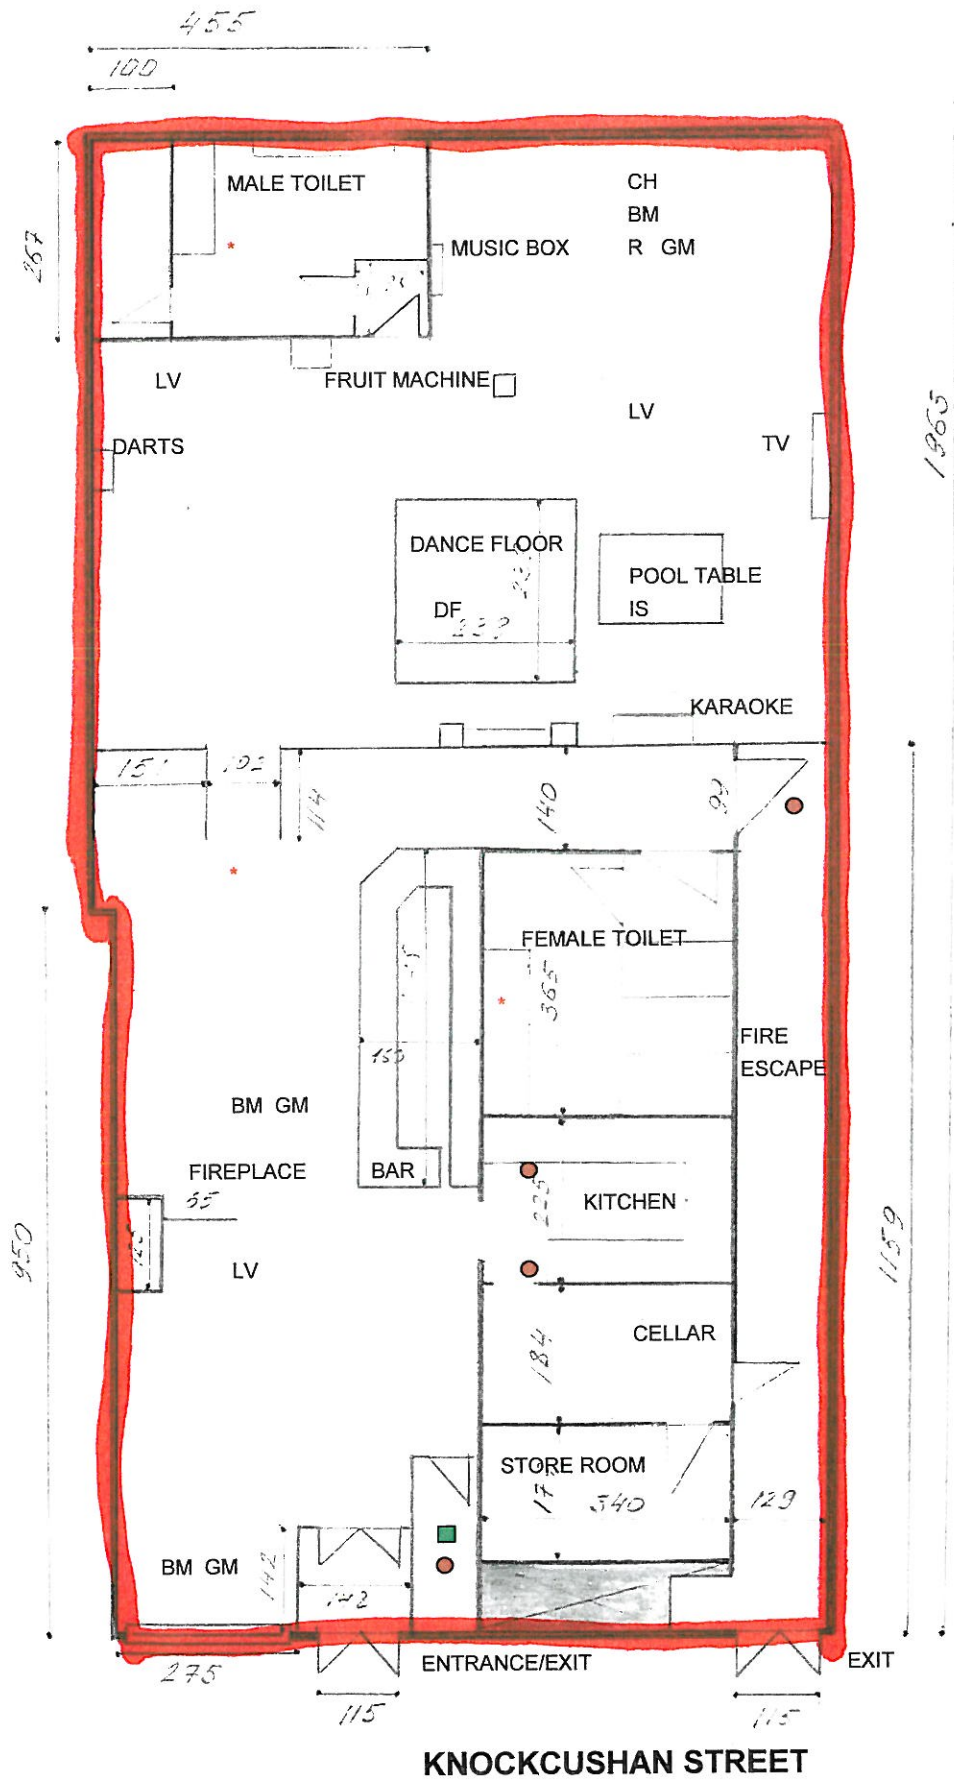

LAY OUT PLAN
THE FISH INN , 27 KNOCKCUSHAN STREET, GIRVAN
 CAPACITY 62 SITTING PLACES, 60 STANDING PLACES

- EQUIPMENT USED FOR FIGHTING FIRES
- * SMOKE DETECTOR
- FIRE ALARM

ACTIVITIES

- BM BAR MEALS
- KARAOKE
- MUSIC BOX / RECORDED MUSIC
- DANCE FLOOR/ DANCE FACILITIES
- TV BIG SCREEN TELEVISION
- TELEVISED SPORT
- R RECEPTIONS
- GM GROUP MEETINGS
- LV LIVE PERFORMANCES
- IS INDOOR SPORTS
- POOL TABLE DARTS

- CH AREAS WHERE YOUNG PEOPLE AND CHILDREN HAVE ACCESS

SCALE 1MM : 100 MM