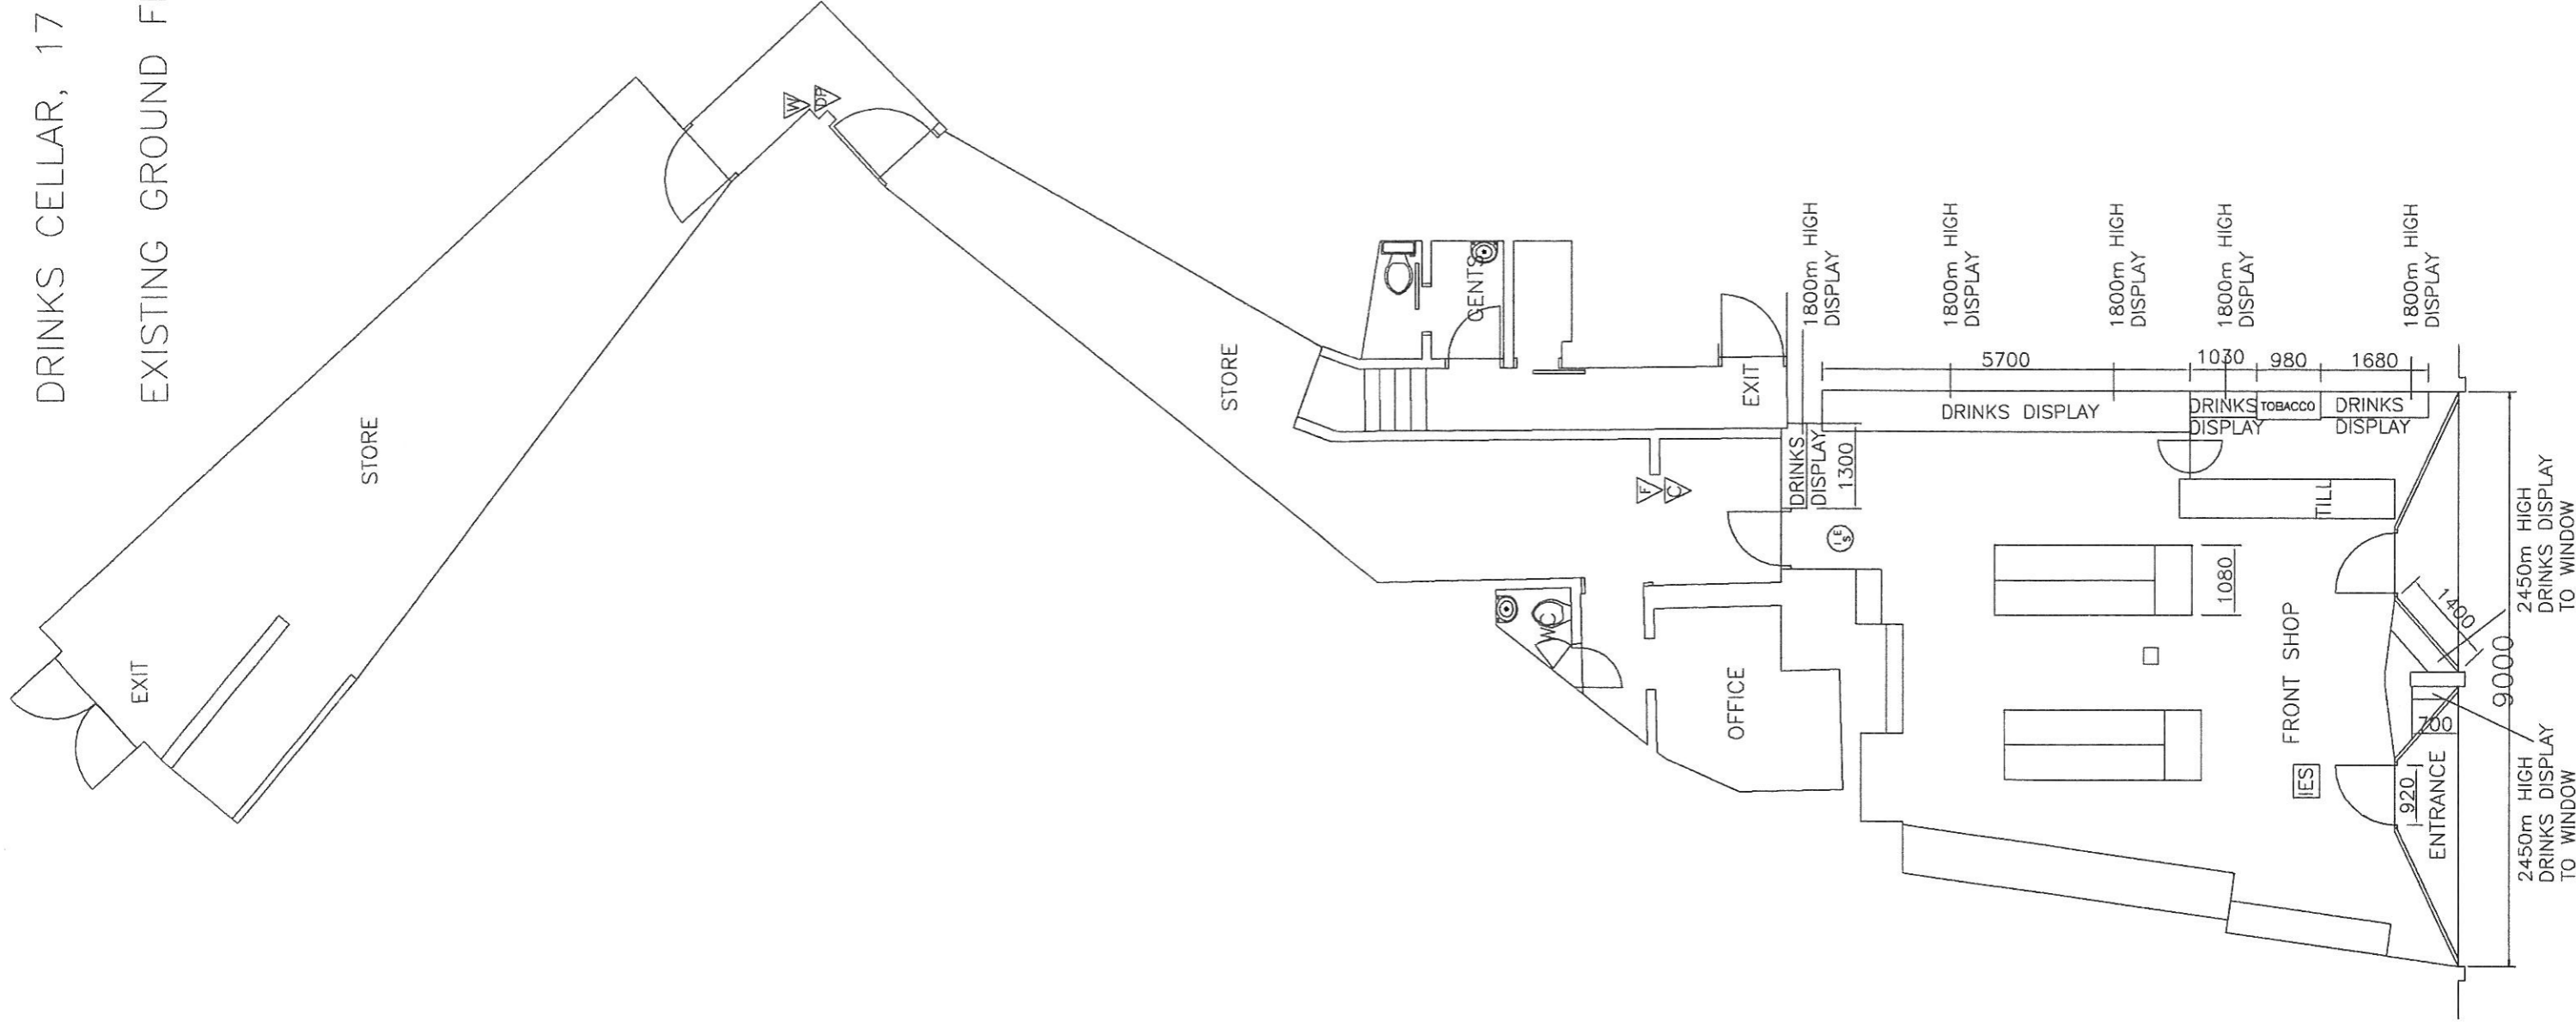

DRINKS CELLAR, 17 BURNS STATUE SQUARE, AYR

EXISTING GROUND FLOOR PLAN 1/100

FIRE FIGHTING / PREVENTION KEY

-  GENERAL FIRE ACTION NOTICE
-  STAFF FIRE ACTION NOTICE
-  KEEP LOCKED SHUT NOTICE
-  EMERGENCY LIGHTING
-  SMOKE DETECTOR
-  HEAT DETECTOR
-  FOAM EXTINGUISHER
-  CARBON DIOXIDE EXTINGUISHER
-  DRY POWDER EXTINGUISHER
-  WATER EXTINGUISHER
-  FIRE BLANKET
-  FIRE ALARM CALL POINT
-  FIRE ALARM SOUNDER
-  ILLUMINATED EXIT SIGN